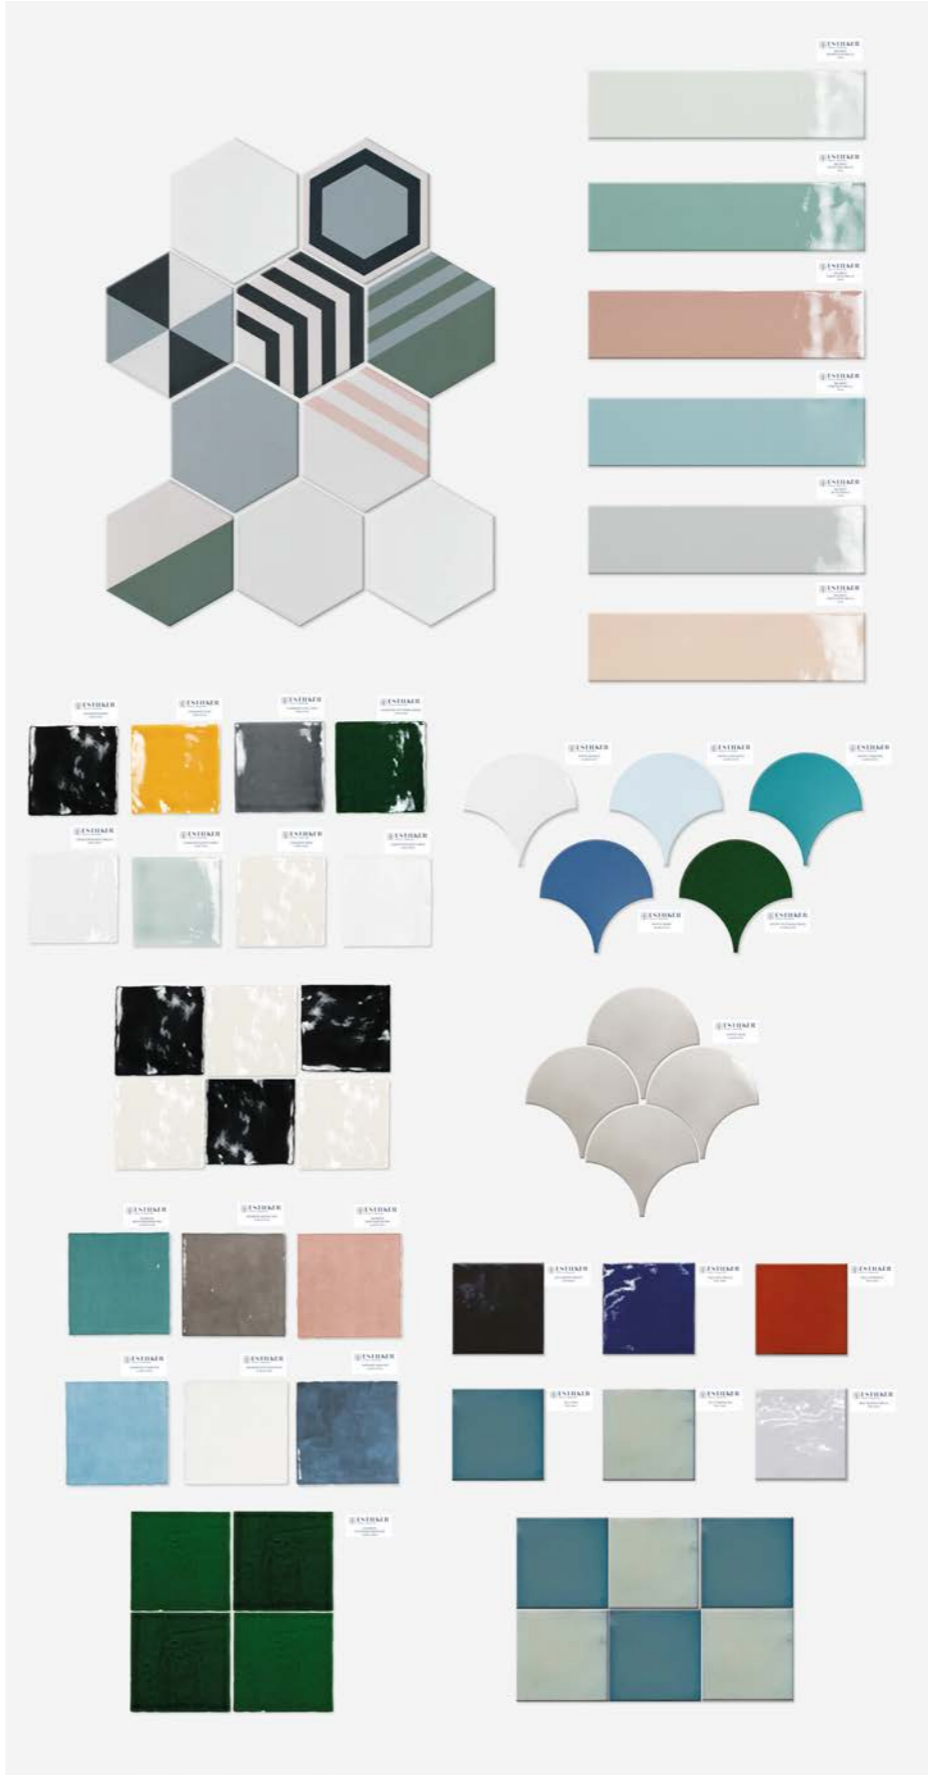

*Nature is omnipresent, creating tranquility and balance between stillness and progress.*

MYSTIC Blanco E10

MYSTIC Soft Pink E10

MYSTIC Light Blue E10

MYSTIC Taupe E10

MYSTIC Turquesa E10

MYSTIC Denim E10

MYSTIC Victorian Green E10

## CONCEPT

PANELES TÉCNICOS

1005X1925 MM

PUZZLE

PANELES TÉCNICOS

1005X1925 MM

OPTICAL  
BALANCE  
CADAQUÉS  
MYSTIC  
ZEL  
RAINBOW

PANELES TÉCNICOS